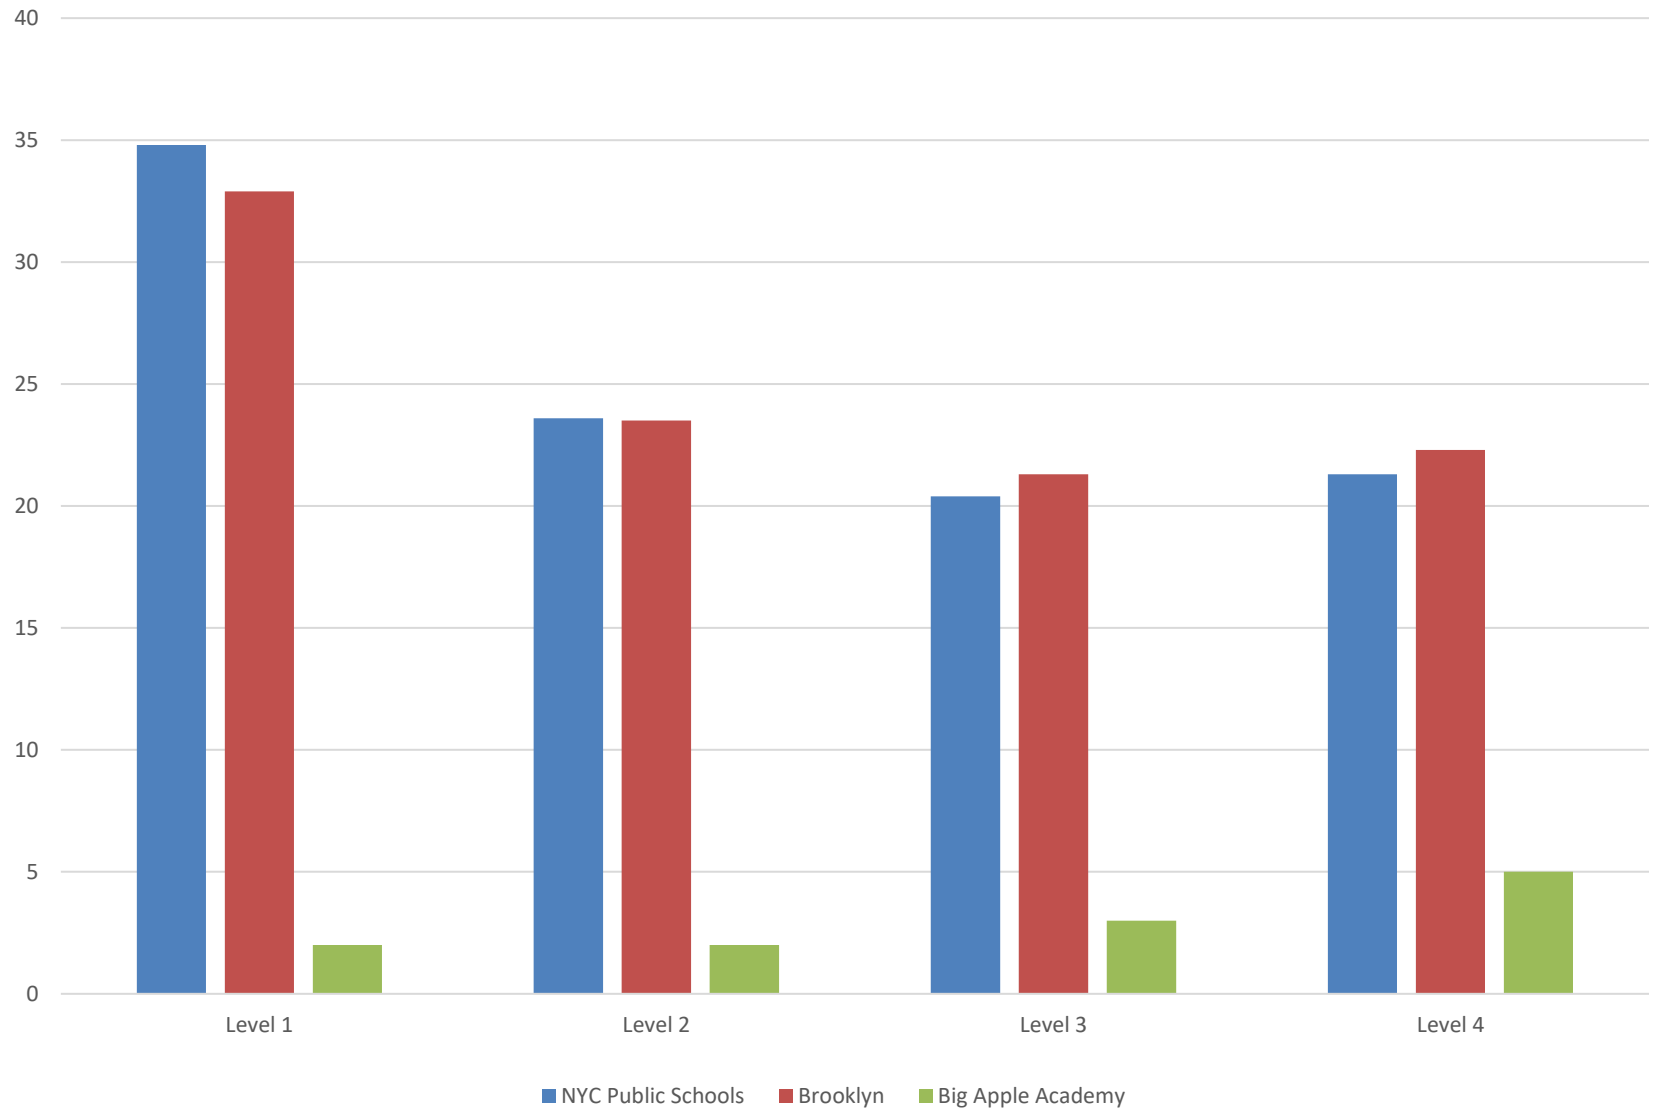

2018 New York State Test Mathematics Grade 3

2018 New York State Test Mathematics Grade 4

2018 New York State Test Mathematics Grade 5

2018 New York State Test Mathematics Grade 6

2018 New York State Test Mathematics Grade 7

2018 New York State State Test ELA /Grade 3

2018 New York State Test ELA/Grade 4

2018 New York State Test Mathematics Grade 8

2018 New York State Test ELA/ Grade 5